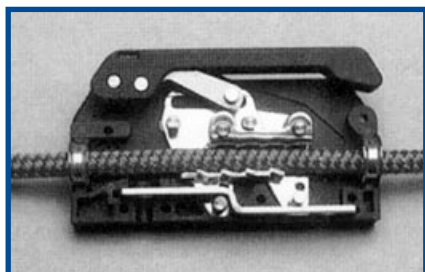

easy[®] lock Rope Clutches

- Automatic lock function
- Maximum grip on any type of line
- Handles a wide range of rope sizes
- Minimum rope wear
- UV resistant high quality materials
- Compact functional design

BR14078-10 Single
\$ 62.30
BR14078-20 Double
\$ 100.10

BR14078-30 Triple
\$ 124.60

EASYLOCK 1

The first Easylock ever produced and still the best choice for small crafts. Automatic lock function.

Line range: 6-10mm (1/4" - 3/8") Safe Working Load 300 Kgs.
Recommended for boats up to 28 feet

BR14090-10 Single
\$ 73.50
BR14090-20 Double
\$ 122.50

BR14090-30 Triple
\$ 195.30

EASYLOCK MINI

This improved MINI version is equipped with powerlock. By pressing the handle you minimize rope creep. This is a very compact and efficient clutch also for Spectra-Kevlar lines.

Line range: 6-10mm (1/4" - 3/8")
Safe Working Load: 450 Kgs.
Recommended for boats up to 32 feet

BR14093-10 Single
\$ 104.97
BR14093-20 Double
\$ 169.39

BR14093-30 Triple
\$ 244.30

EASYLOCK MIDI

This new improved MIDI still features the unique patented twin clutch system providing excellent performance and minimum wear also on high-tech lines.