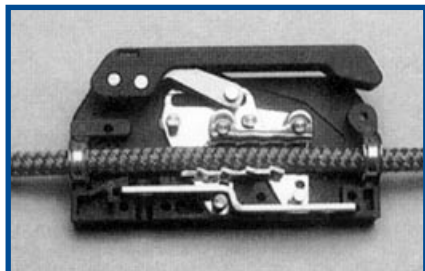

easy[®] lock Rope Clutches

- Automatic lock function
- Maximum grip on any type of line
- Handles a wide range of rope sizes
- Minimum rope wear
- UV resistant high quality materials
- Compact functional design

BR14090-10 Single
\$ 73.50
BR14090-20 Double
\$ 122.50

BR14090-30 Triple
\$ 195.30

EASYLOCK MINI

This improved MINI version is equipped with powerlock. By pressing the handle you minimize rope creep. This is a very compact and efficient clutch also for Spectra-Kevlar lines.

Line range: 6-10mm (1/4" - 3/8")
Safe Working Load: 450 Kgs.
Recommended for boats up to 32 feet

BR14093-10 Single
\$ 104.97
BR14093-20 Double
\$ 169.39

BR14093-30 Triple
\$ 244.30

EASYLOCK MIDI

This new improved MIDI still features the unique patented twin clutch system providing excellent performance and minimum wear also on high-tech lines.

Line range: 6-12mm (1/4" - 1/2")
Safe Working Load: 700 Kgs.
Recommended for boats up to 40 feet

BR14094-10 Single
\$ 190.75
BR14094-20 Double
\$ 322.00

BR14094-30 Triple
\$ 454.30

EASYLOCK MAXI

The most powerful easylock, used on America's Cup and BOC boats. The MAXI features a unique mechanism minimizing rope friction with handle closed, providing excellent performance when trimming high load spectra line