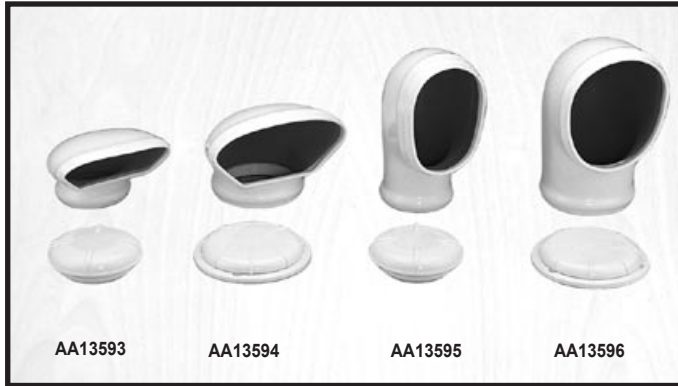

CH4372 3" Cowl Vent. Round. 10" Height x 6-3/8" Scoop Width. **\$ 213.60**

CH4370 4" Cowl Vent. Round. 12-5/16" Height x 8-3/8" Scoop Width. **\$ 319.20**

CH4368 5" Cowl Vent. Round. 14-1/4" Height x 10-5/16" Scoop Width. **\$ 511.20**

INCLUDES
DECK PLATE

CAST ROUND COWL VENT Polished Stainless Steel

Cast 316 Stainless. With White Powder Coated Interior.

CH4362 3" Cowl Vent. Round. 10" Height x 6-3/8" Scoop Width. **\$ 172.00**

CH4360 4" Cowl Vent. Round. 12-5/16" Height x 8-3/8" Scoop Width. **\$ 246.40**

CH4358 5" Cowl Vent. Round. 14-1/4" Height x 10-5/16" Scoop Width. **\$ 402.40**

PVC COWL VENTS

- AA13593** Low Profile Cowl Vent. 2 3/4" I.D. Flexible PVC. With Deck Plate and Cover.
\$ 23.84
- AA13594** Low Profile Cowl Vent. 3 3/4" I.D. Flexible PVC. With Deck Plate and Cover.
\$ 31.16
- AA13595** Tall Cowl Vent. 2 3/4" I.D. Flexible PVC. With Deck Plate and Cover.
\$ 29.56
- AA13596** Tall Cowl Vent. 3 3/4" I.D. Flexible PVC. With Deck Plate and Cover.
\$ 35.96